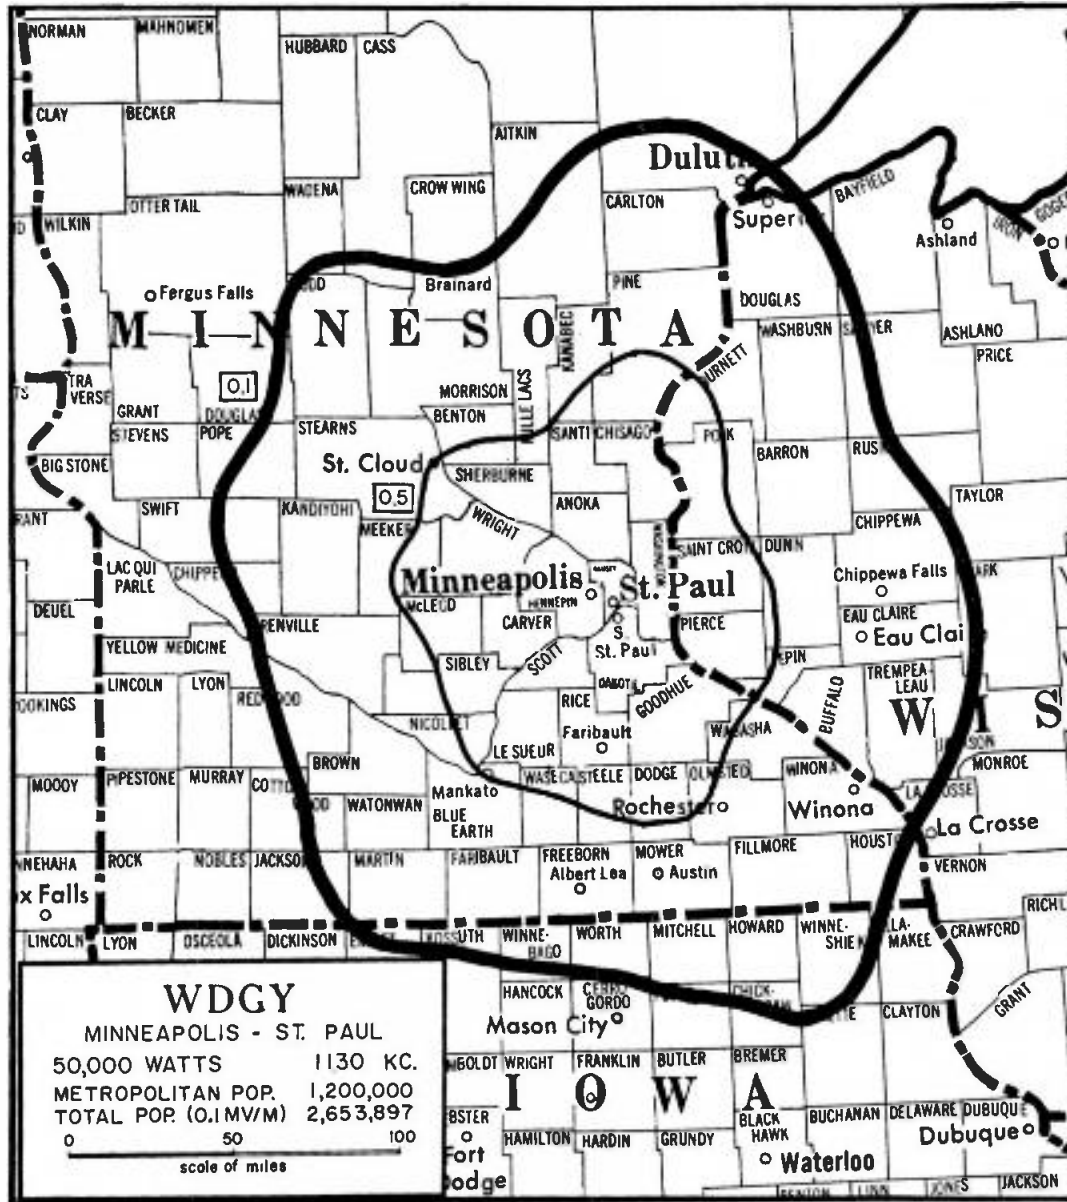

BIG

is the word for the **COVERAGE** WDGY's
50,000 watts give you in **MINNEAPOLIS-ST. PAUL**

... and WDGY has an almost perfect-circle signal day-time. Watch what happens to radio listening when Mid-Continent programming, ideas, music and news fill the Twin Cities air. Call WDGY General Manager Stephen Labunski or Avery-Knodel.