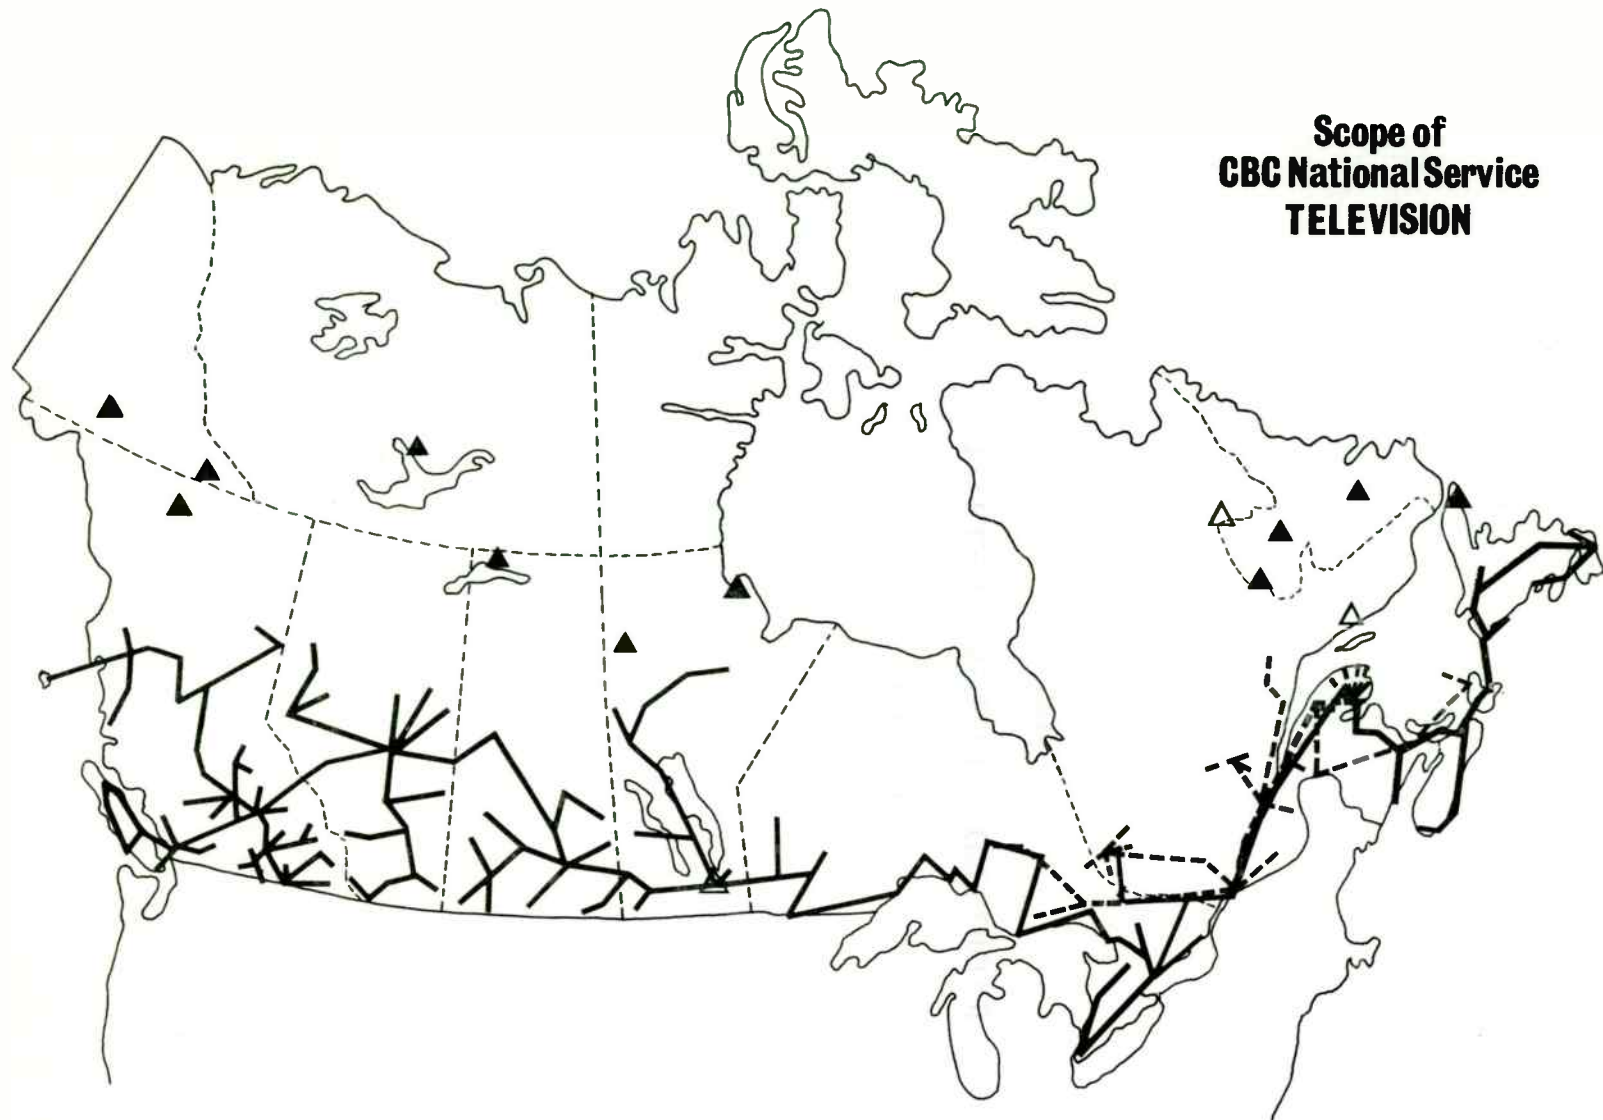

- English Network Service
- ▲ English Non-Connected Service
- - - French Network Service
- △ French Non-Connected Service

ENGLISH NETWORK

Television Networks

CBC STATIONS

Station	Location	Channel	E.R.P. in Watts	
			Video	Audio
CBYT	Corner Brook, Nfld.	5	10,600	2,120
CBNT	St. John's, Nfld.	8	196,000	39,200
CFLA-TV	Goose Bay, Lab.	8	870	435
CBCT	Charlottetown, P.E.I.	13	38,600	19,300
CBHT	Halifax, N.S.	3	56,000	8,400
CBMT	Montreal, Que.	6	100,000	15,000
CBOT	Ottawa, Ont.	4	100,000	15,000
CBLT	Toronto, Ont.	6	99,500	9,950
CBWT	Winnipeg, Man.	6	100,000	12,000
CBXT	Edmonton, Alta.	5	318,000	34,300
CBUT	Vancouver, B.C.	2	47,600	7,600