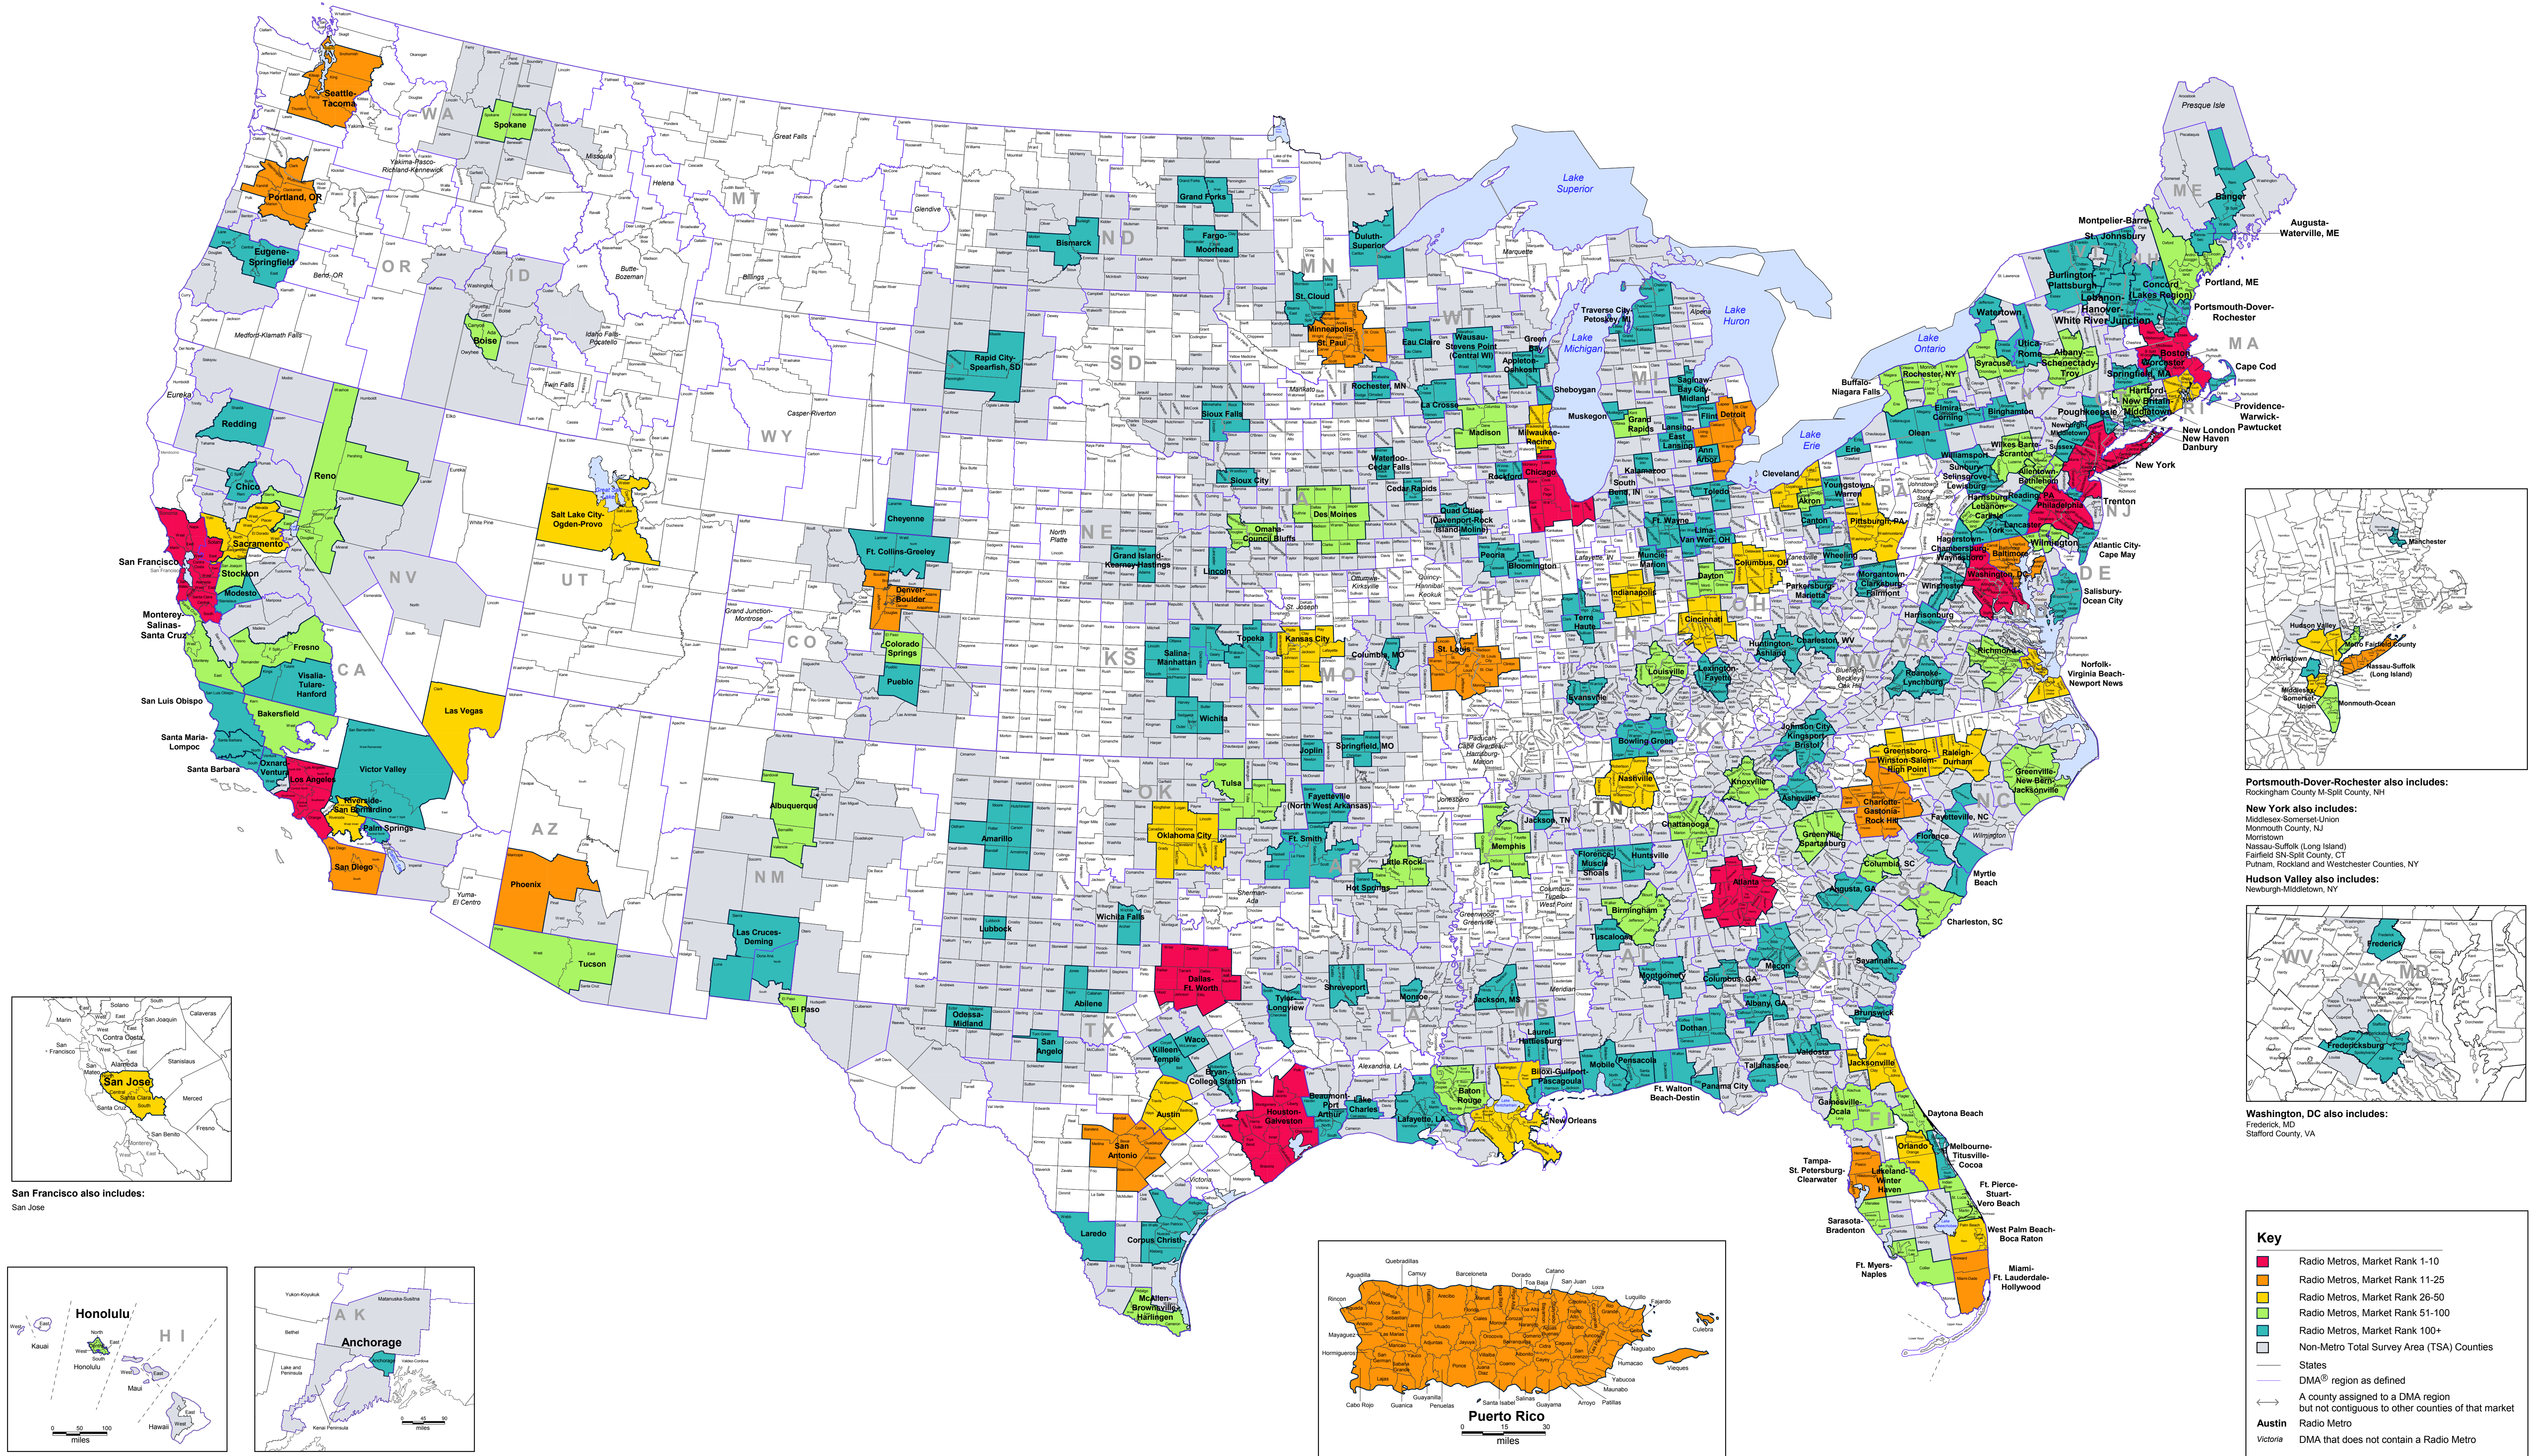

# 2022 Radio Metro Map

Based on Fall 2022 Market Definitions

**San Francisco also includes:**  
San Jose

**Honolulu**

**Anchorage**

**Puerto Rico**

**Portsmouth-Dover-Rochester also includes:**  
Rockingham County M-Split County, NH

**New York also includes:**  
Middlesex-Somerset-Union  
Monmouth County, NJ  
Morristown  
Nassau-Suffolk (Long Island)  
Fairfield SN-Split County, CT  
Putnam, Rockland and Westchester Counties, NY

**Hudson Valley also includes:**  
Newburgh-Middletown, NY

**Washington, DC also includes:**  
Frederick, MD  
Stafford County, VA

**Key**

- Radio Metros, Market Rank 1-10
- Radio Metros, Market Rank 11-25
- Radio Metros, Market Rank 26-50
- Radio Metros, Market Rank 51-100
- Radio Metros, Market Rank 100+
- Non-Metro Total Survey Area (TSA) Counties
- States
- DMA® region as defined
- A county assigned to a DMA region but not contiguous to other counties of that market
- Austin Radio Metro
- Victoria DMA that does not contain a Radio Metro