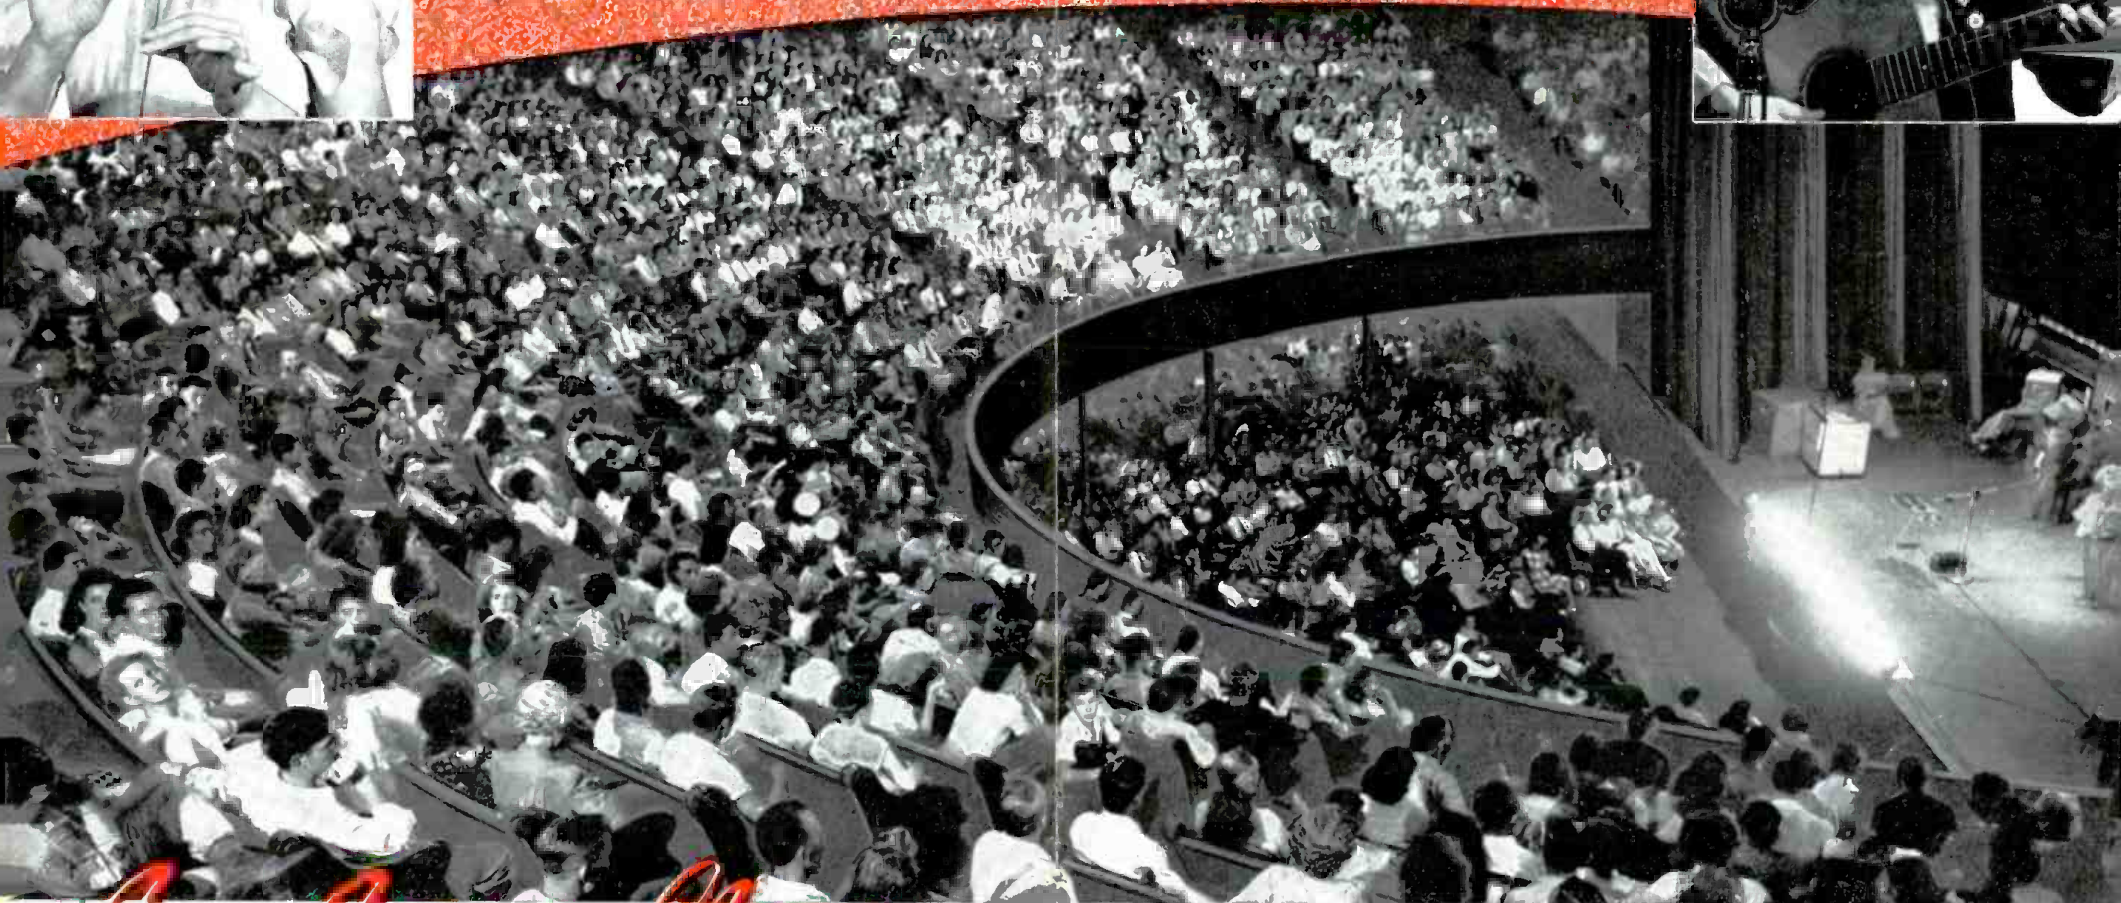

"LITTLE JIMMY" DICKENS,

the little fellow not much bigger than his guitar, but with a great big voice that really sings.